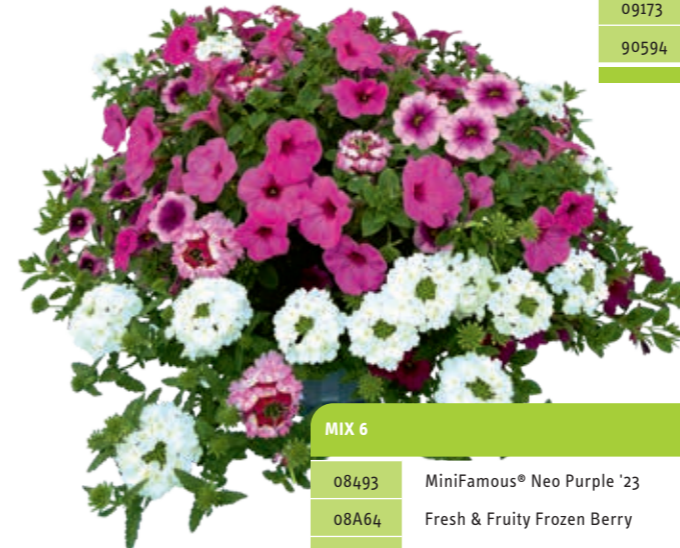

MIX 5	
43095	Curaçao® Basket Dark Blue '12
08978	Fresh & Fruity Summer Fresh
08913	MiniFamous® Uno Glamour
07622	Famous Lavender Blush
09173	Lascar® Pink Bicolor
90594	Farol® Blue '13